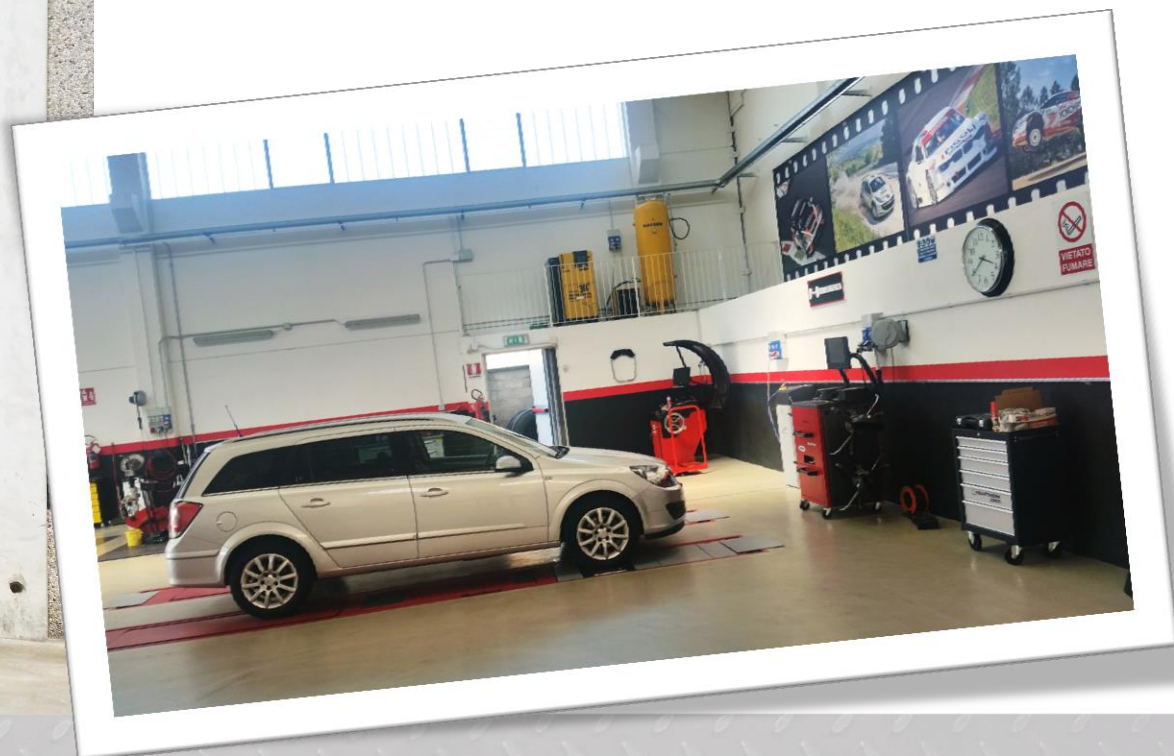

PEOPLE, IDEAS, PRODUCTS

References

Car Service 360°

Piacenza (PC)

Butler

References

New

 **YOKOHAMA**
Tyre Shop

Butler

HYDROS70.42LIK
Electro-hydraulic
2 post lifts

Butler

KENDO.30S
Automatic Leverless
tyre changer

Butler

HP641D.22
Automatic table top
tyre changer

Butler

LIBRAK380PS
Top Range
Video Balancer