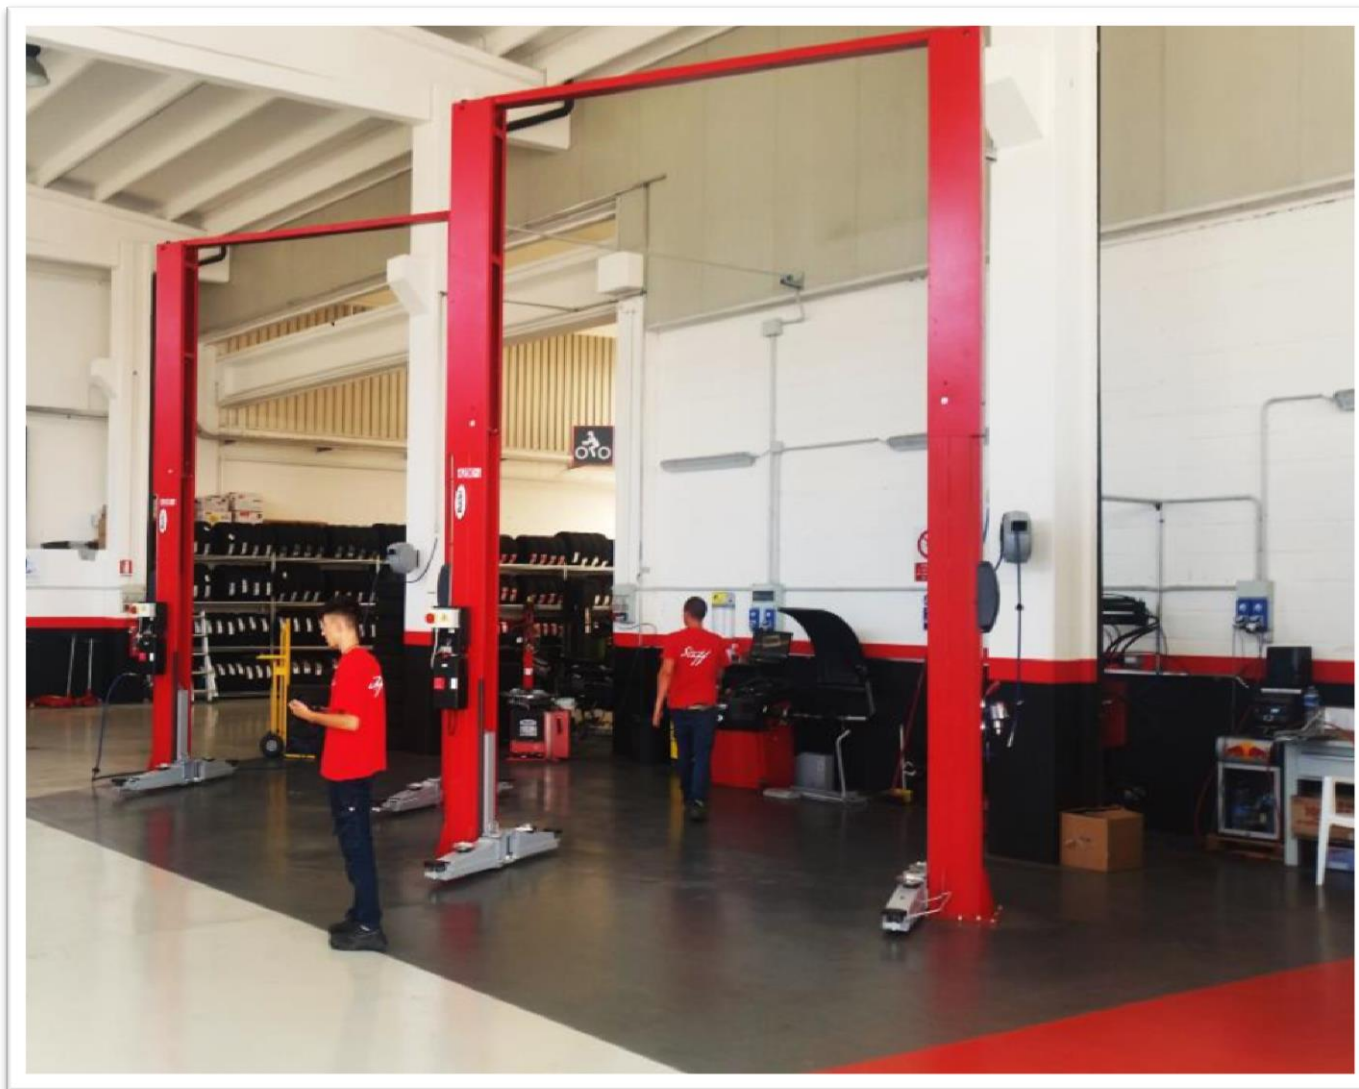

PEOPLE, IDEAS, PRODUCTS

References

Car Service 360°

Piacenza (PC)

Butler

References

New

 **YOKOHAMA**
Tyre Shop

Butler

HYDROS70.42LIK
Electro-hydraulic
2 post lifts

Butler

KENDO.30S
Automatic Leverless
tyre changer

Butler

HP641D.22
Automatic table top
tyre changer

Butler

LIBRAK380PS
Top Range
Video Balancer

GAR324 (G-MOON)
Wheel lift with
Automatic compensation
of wheel weight

Butler

SPEEDLINER3DHP.B 3D Top Range Wheel Alignment

Butler

CISOR50.55IAT
Electro-hydraulic
scissor lifts

Butler

NAV43D.15
Truck tyre changer