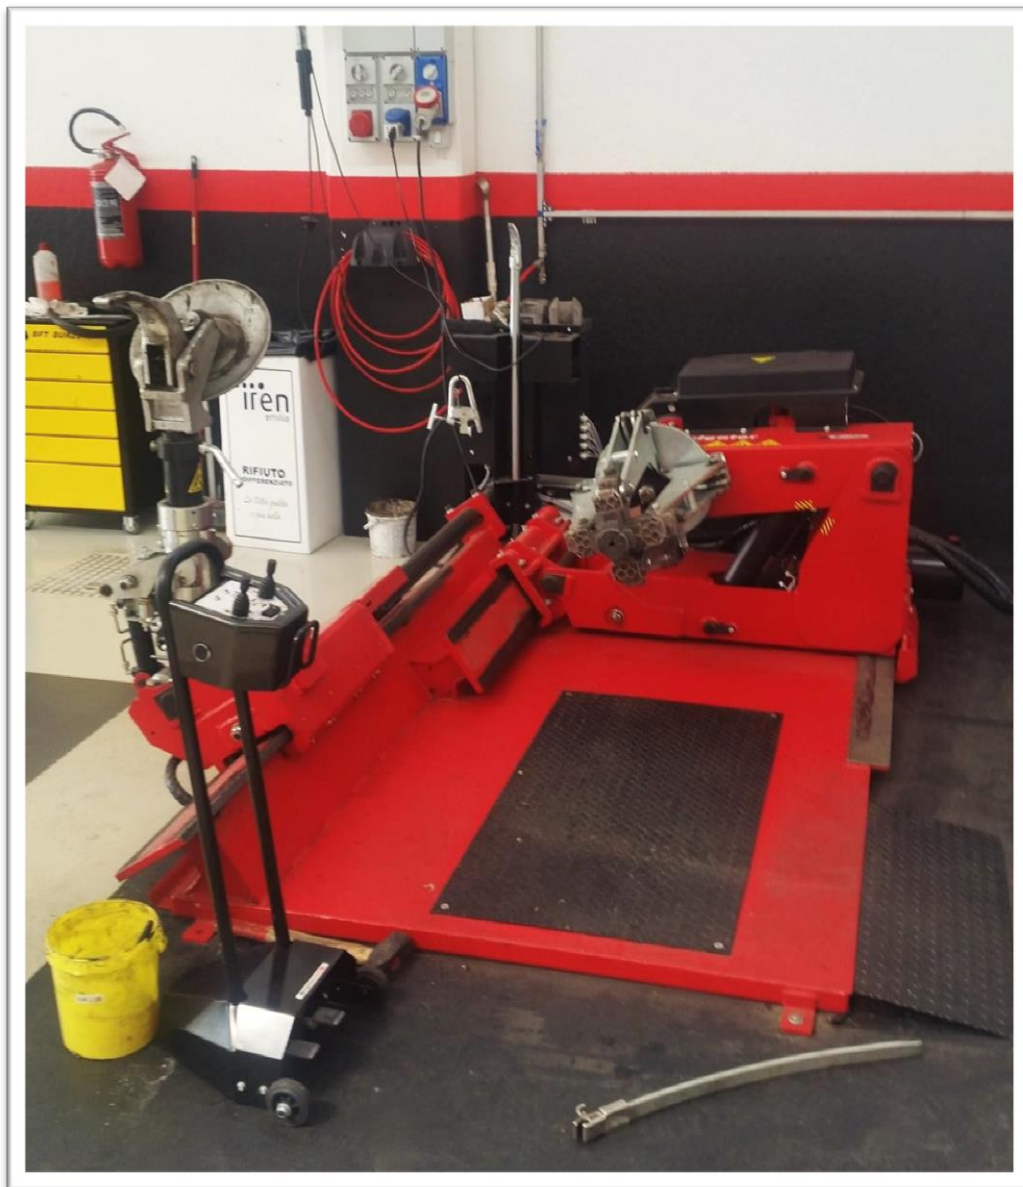

Butler

HYDROS70.42LIK
Electro-hydraulic
2 post lifts

Butler

KENDO.30S
Automatic Leverless
tyre changer

Butler

HP641D.22
Automatic table top
tyre changer

Butler

LIBRAK380PS
Top Range
Video Balancer

GAR324 (G-MOON)
Wheel lift with
Automatic compensation
of wheel weight

Butler

SPEEDLINER3DHP.B 3D Top Range Wheel Alignment

Butler

CISOR50.55IAT
Electro-hydraulic
scissor lifts

Butler

NAV43D.15
Truck tyre changer

Butler

LIBRAK280RTLC
Top video
Truck wheel balancer

Butler

NAV43.11SL
Truck tyre changer
for mobile service

BBLIFT600P
Scissors lift with
air-hydraulic pump

PEOPLE, IDEAS, PRODUCTS

Grazie!