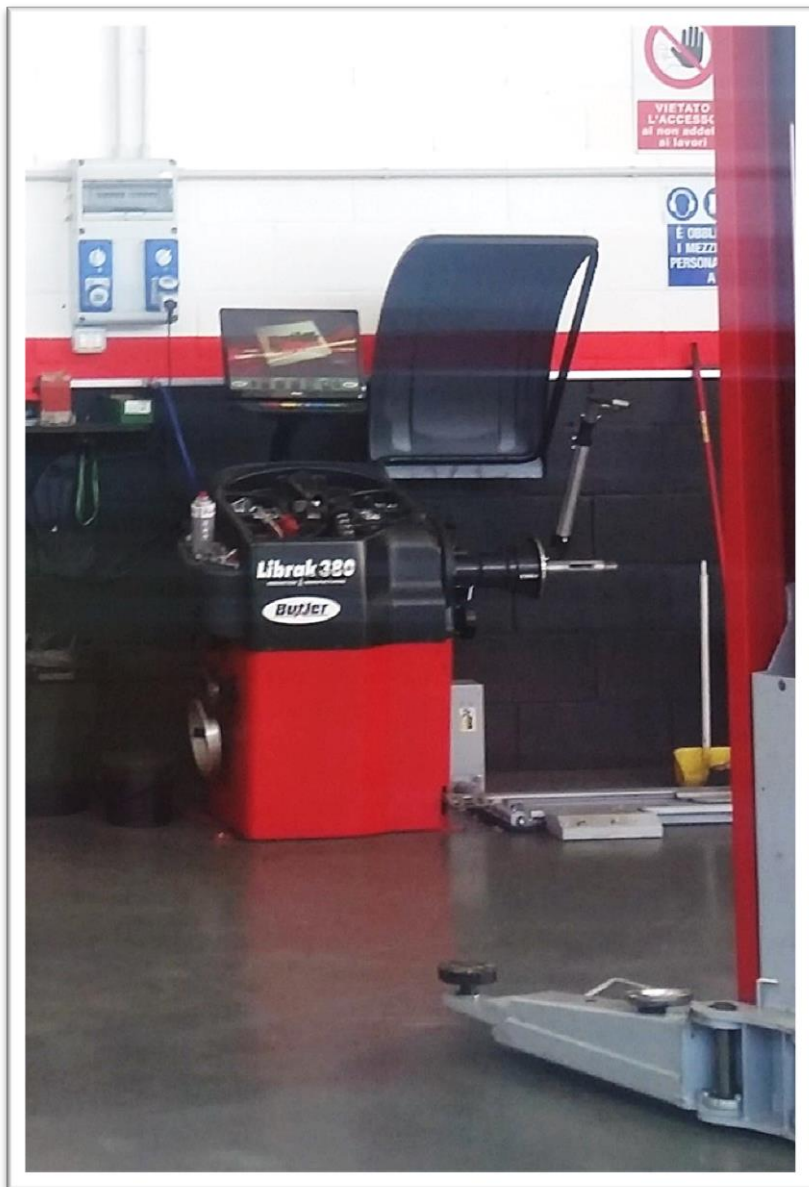

Butler

HYDROS70.42LIK
Electro-hydraulic
2 post lifts

Butler

KENDO.30S
Automatic Leverless
tyre changer

Butler

HP641D.22
Automatic table top
tyre changer

Butler

LIBRAK380PS
Top Range
Video Balancer

GAR324 (G-MOON)
Wheel lift with
Automatic compensation
of wheel weight

Butler

SPEEDLINER3DHP.B 3D Top Range Wheel Alignment

Butler

CISOR50.55IAT
Electro-hydraulic
scissor lifts

Butler

NAV43D.15
Truck tyre changer