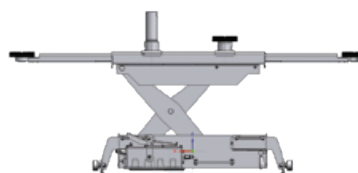

Electro-hydraulic 4 post lift
Capacity 6,5 T
LOGIC65AMB

Description

LOGIC65AMB

Electro-hydraulic 4 post lift, capacity 6,5 T

Supplied with the lift:

Alignment runways
Rear built-in sliding tables front spacers for turn tables

Long run-up ramps

J40PMB - 4t Jacking Beam with MB specific adapters
(spiral cable included)

MKS - system to check lift planarity.
The MKS kit allows to place the four targets and check the perfect lift planarity. Targets, cameras and turn tables are part of the wheel aligner and not included with the lift.

Lighting Kit - four led

Energy Kit:
- 2 compressed air quick connections
- 1 electric plug Schuko 220V single phase

J40PMB

Includes:

S305A4

S370A19

S224A3
H=140 MM

S224A4
H=80 MM

Logic

The MKS kit allows to place the four targets and check the perfect lift planarity.
Targets, cameras and turn tables are part of the wheel aligner and are not included with the lift.

A	MKS system to check lift planarity.
B	J40PMB - 4t Jacking Beam with MB specific adapters (spiral cable included)
C	Lighting kit - four led
D	Long run up ramps