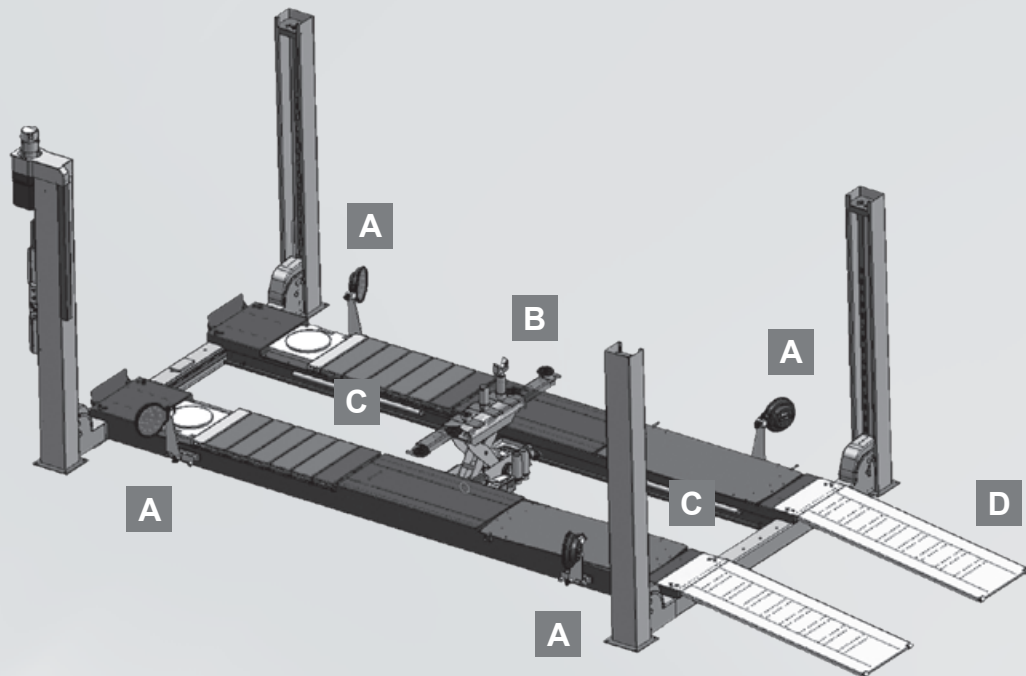

Electro-hydraulic 4 post lift
Capacity 6,5 T
LOGIC65AMB

Description

LOGIC65AMB

Electro-hydraulic 4 post lift, capacity 6,5 T

Supplied with the lift:

Alignment runways
Rear built-in sliding tables front spacers for turn tables

Long run-up ramps

J40PMB - 4t Jacking Beam with MB specific adapters
(spiral cable included)

MKS - system to check lift planarity.
The MKS kit allows to place the four targets and check the perfect lift planarity. Targets, cameras and turn tables are part of the wheel aligner and not included with the lift.

Lighting Kit - four led

Energy Kit:
- 2 compressed air quick connections
- 1 electric plug Schuko 220V single phase

J40PMB

Includes:

S305A4

S370A19

S224A3
H=140 MM

S224A4
H=80 MM

Logic

The MKS kit allows to place the four targets and check the perfect lift planarity.
Targets, cameras and turn tables are part of the wheel aligner and are not included with the lift.

A	MKS system to check lift planarity.
B	J40PMB - 4t Jacking Beam with MB specific adapters (spiral cable included)
C	Lighting kit - four led
D	Long run up ramps