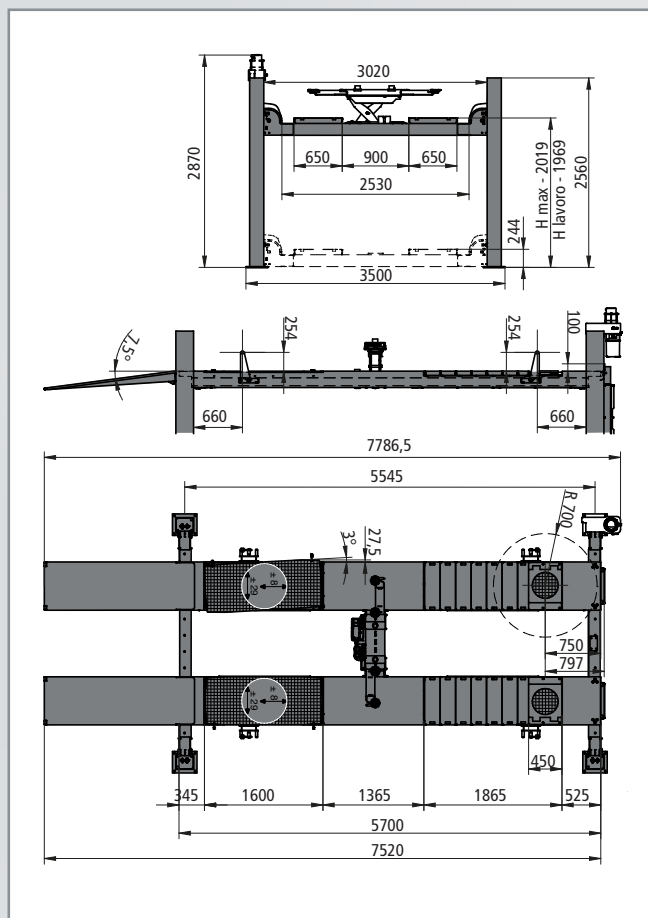

Electro-hydraulic 4 post lift
Capacity 6,5 T
LOGIC65AMB

Description

LOGIC65AMB

Electro-hydraulic 4 post lift, capacity 6,5 T

Supplied with the lift:

Alignment runways
Rear built-in sliding tables front spacers for turn tables

Long run-up ramps

J40PMB - 4t Jacking Beam with MB specific adapters
(spiral cable included)

MKS - system to check lift planarity.
The MKS kit allows to place the four targets and check the perfect lift planarity. Targets, cameras and turn tables are part of the wheel aligner and not included with the lift.

Lighting Kit - four led

Energy Kit:
- 2 compressed air quick connections
- 1 electric plug Schuko 220V single phase

J40PMB

Includes:

S305A4

S370A19

S224A3
H=140 MM

S224A4
H=80 MM

Logic

The MKS kit allows to place the four targets and check the perfect lift planarity.
Targets, cameras and turn tables are part of the wheel aligner and are not included with the lift.

A	MKS system to check lift planarity.
B	J40PMB - 4t Jacking Beam with MB specific adapters (spiral cable included)
C	Lighting kit - four led
D	Long run up ramps